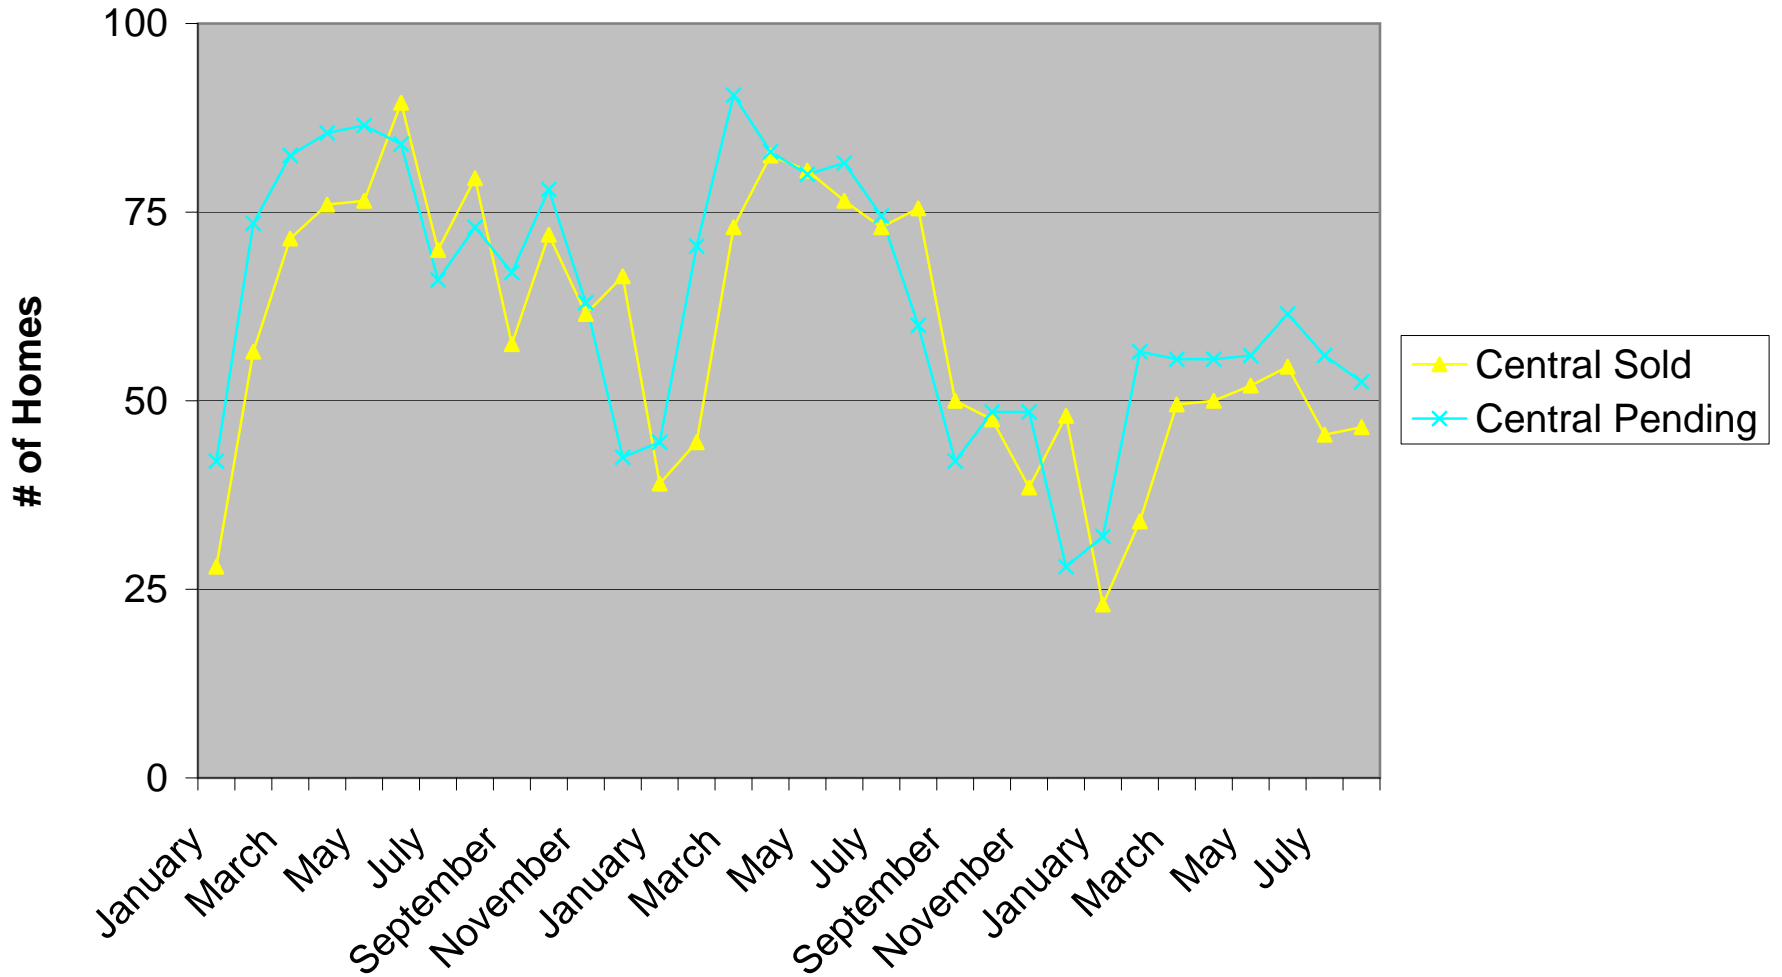

Central Seattle Residential Home Value

2006, 2007 & 2008

Created by Andrew L. Parker RE/MAX Mutual 206-930-8238

Central Seattle Residential Sales Volume

2006, 2007 & 2008

Created by Andrew L. Parker RE/MAX Mutual 206-930-8238