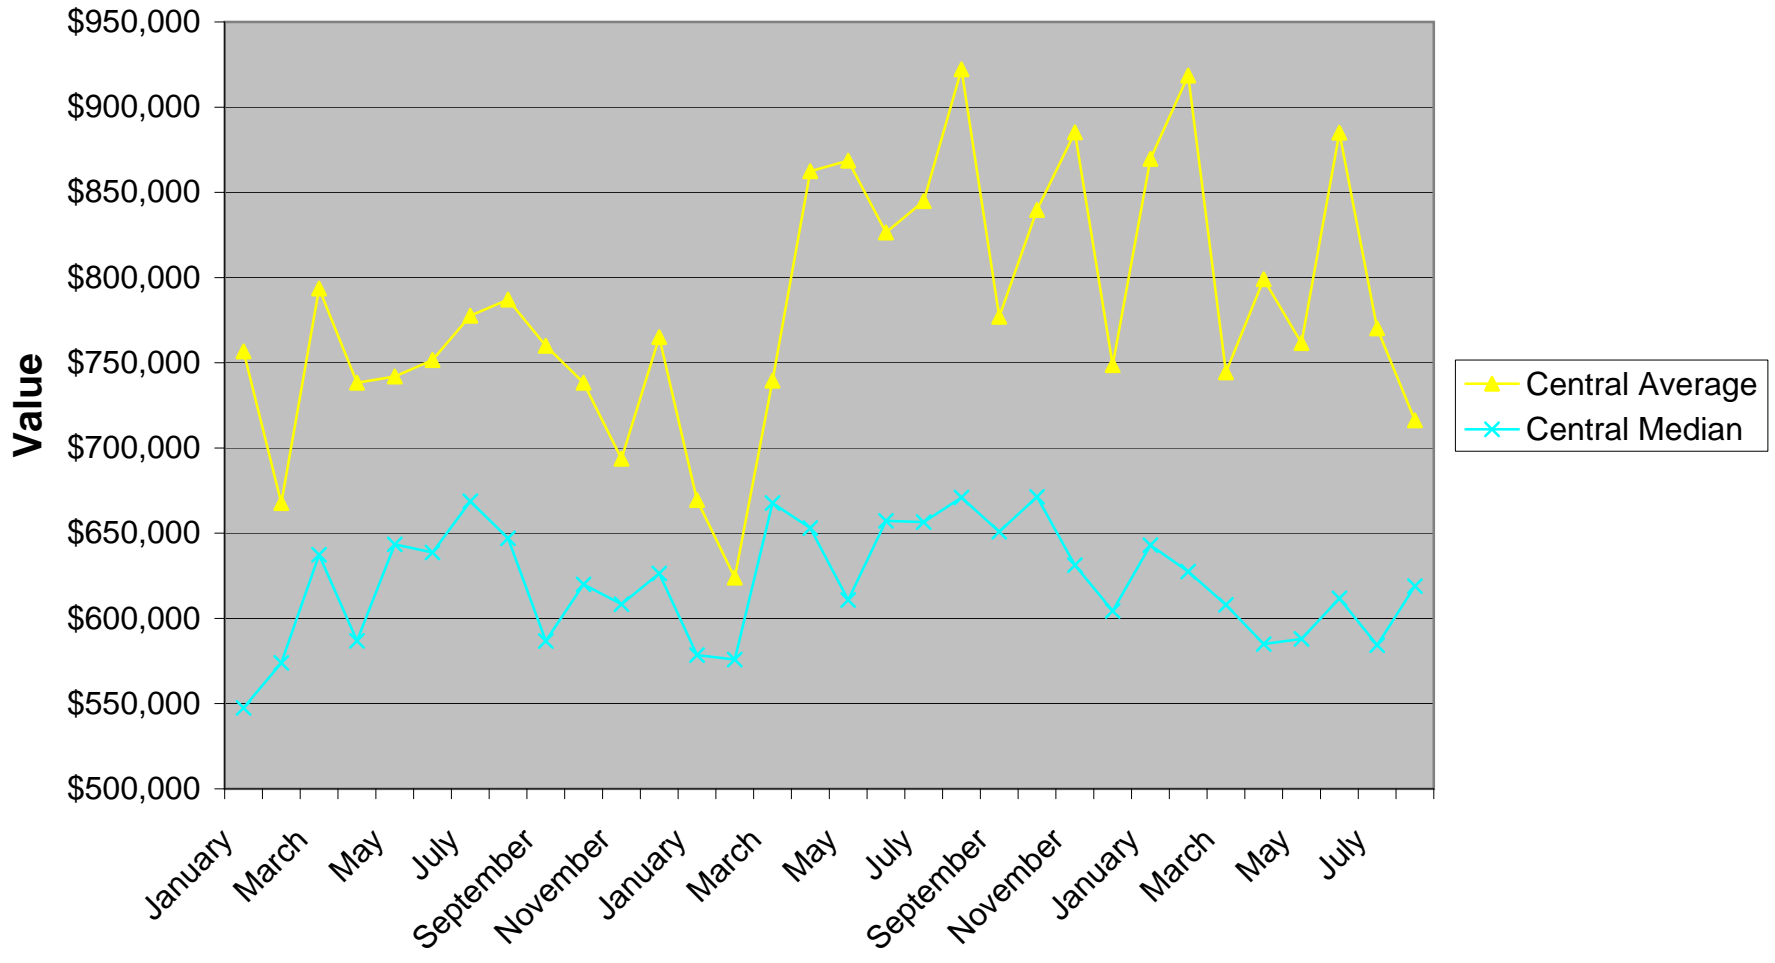

Central Seattle Residential Home Value

2006, 2007 & 2008

Created by Andrew L. Parker RE/MAX Mutual 206-930-8238

Central Seattle Residential Sales Volume

2006, 2007 & 2008

Created by Andrew L. Parker RE/MAX Mutual 206-930-8238