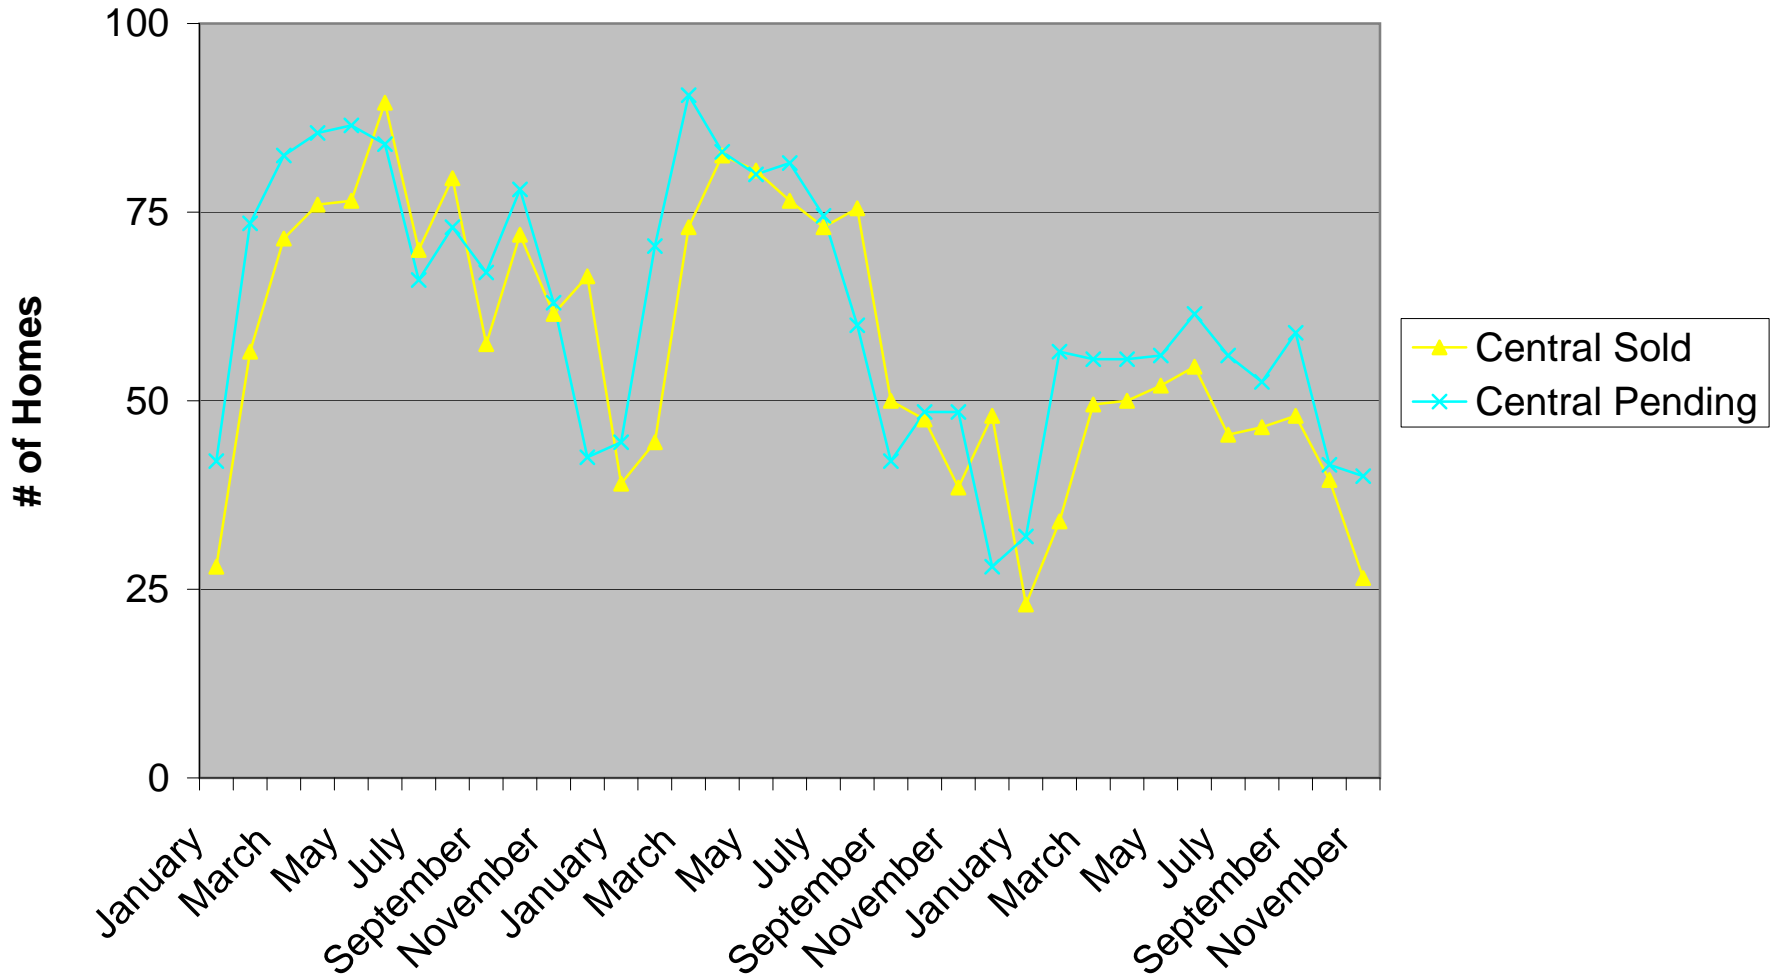

Central Seattle Residential Sales Volume

2006, 2007 & 2008

Created by Andrew L. Parker RE/MAX Mutual 206-930-8238